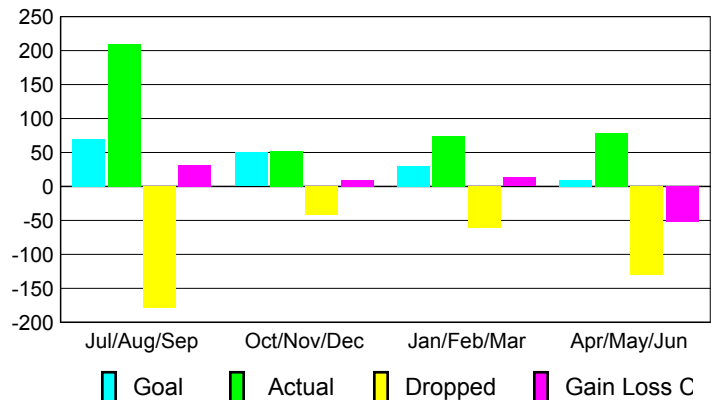

Membership Results 2009-2010

Goal, New, Dropped, Gain/Loss