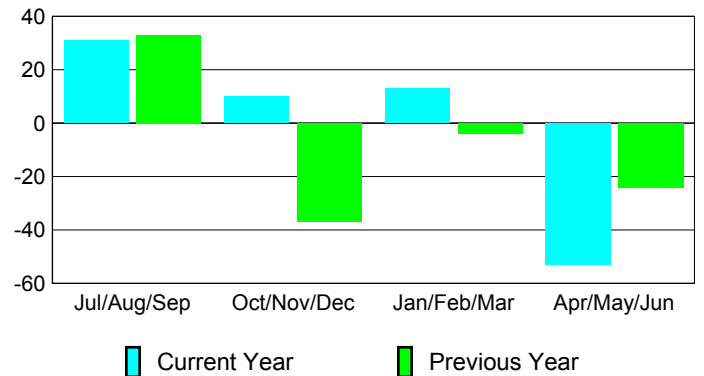

Membership Results
2009-2010

Membership
2008-2009

Month	Net Memb Goal	Actual New Memb	Actual Dropped Memb	Gain/Loss of Memb	Gain/Loss of Memb
Jul/Aug/Sep	70	210	-179	31	33
Oct/Nov/Dec	50	52	-42	10	-37
Jan/Feb/Mar	30	74	-61	13	-4
Apr/May/June	10	78	-131	-53	-24
Totals	160	414	-413	1	-32

Membership Results 2009-2010

Goal, New, Dropped, Gain/Loss

Comparison of Membership Gain/Loss

Current Year Compared to the Previous Year

Gender Comparison 2009-2010