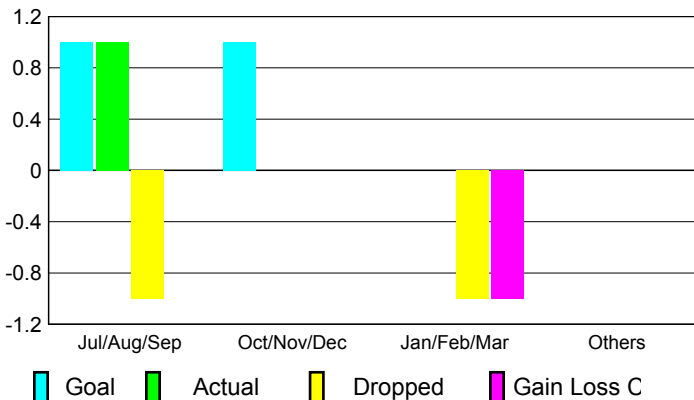

2009-2010 GMT Quarterly Report for District (or Undistricted) **District 355 B2**

GMT: YOUN-TONG CHUNG

Location: REPUBLIC OF KOREA

GMT CA: 5

CLUBS

Club Results
2009-2010

Clubs
2008-2009

Month	New Club Goal	Actual New Clubs	Actual Dropped Clubs	Gain/Loss of Clubs	Gain/Loss of Clubs
Jul/Aug/Sep	1	1	-1	0	0
Oct/Nov/Dec	1	0	0	0	0
Jan/Feb/Mar	0	0	-1	-1	0
Apr/May/June	0	0	0	0	0
Totals	2	1	-2	-1	0

Club Results 2009-2010

Goal, New, Dropped, Gain/Loss

Comparison of Club Gain/Loss

Current Year Compared to the Previous Year

YTD Status Quo Clubs 2009-2010

Status Quo Clubs Compared to Status Quo Members

MEMBERSHIP